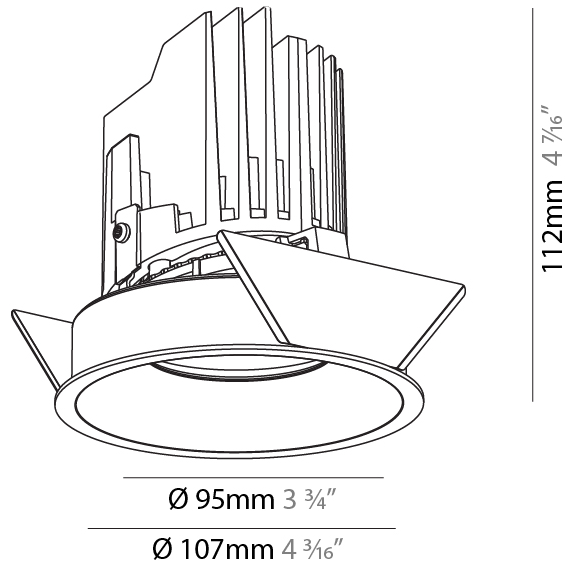

PHYSICAL

Shape: Round
Diameter (mm): 107
Diameter (in): 4 3/16
Height (mm): 112
Height (in): 4 7/16
Ceiling Thickness (mm): 10 / 12.5 / 15
Ceiling Thickness (in): 3/8 or 1/2 or 9/16
Min. Recessing Depth (mm): 130
Min. Recessing Depth (in): 5 1/8
Light Distribution: Adjustable / Downlight
Weight (kg): 0.485
Weight (lbs): 1.07
Fixture Finish: SSR / BKV / CWI / CRY / HAB / UFT / ITA / RUA / FTG / MYG / LOD / PUS / FRO / FUP / KIA / POP / BLS / SPG / MEY / GOH / GUM / CHC / COM / ABZ / JAG / OBR / MOS / ROR
Fixture Material: Aluminum Die Cast
Cut-out Measurements: 98mm / 3 7/8"

ELECTRICAL

Lamp Type: LED (Zhaga Standard)
Input Wattage (W): 15.5
Total Output Wattage (W): 13
Dimming: Tri-Mode (Non-Dimming and Phase Dimming (120Vac only) and 0-10V Dimming)
Driver Included: No
Driver Location: Recessed Housing
Driver Type: Constant Current - Universal
Driver Class: Class 2
Housing: See components
Input Voltage (V): 120 - 277
Constant Current (MA): 500

LED

Number of LEDs: 1
Color Temperature (°K): 2700 / 3000 / 3500 / 4000
Max. Delivered Lumen (lm): 940 / 980 / 1029 / 1050
Nominal Lumen (lm): 1386 / 1438 / 1511 / 1542
CRI: >90 CRI
Lamp Life (hrs): 50000

OPTICAL

Reflector: 20 / 40 / 60
Adjustability: Rotational 355°, Tilt 10°

RATINGS AND CERTIFICATIONS

Certified By: Certified for North American Standards
IP rating: IP20