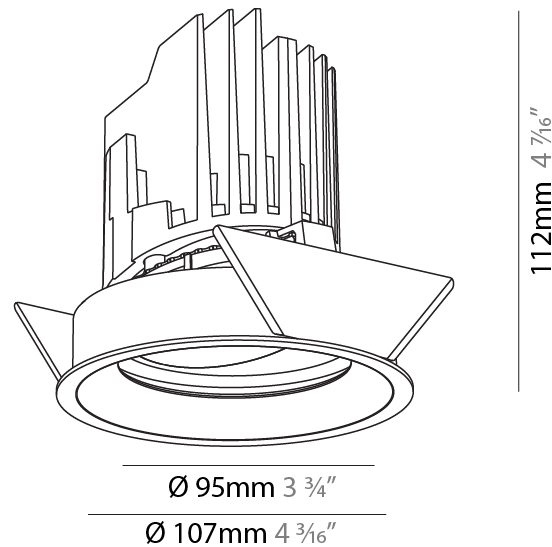

PHYSICAL

Shape: Round
Diameter (mm): 107
Diameter (in): 4 3/16
Height (mm): 112
Height (in): 4 7/16
Ceiling Thickness (mm): 10 / 12.5 / 15
Ceiling Thickness (in): 3/8 or 1/2 or 9/16
Min. Recessing Depth (mm): 130
Min. Recessing Depth (in): 5 1/8
Light Distribution: Adjustable / Downlight
Weight (kg): 0.47
Weight (lbs): 1.04
Fixture Finish: SSR / BKV / CWI / CRY / HAB / UFT / ITA / RUA / FTG / MYG / LOD / PUS / FRO / FUP / KIA / POP / BLS / SPG / MEY / GOH / GUM / CHC / COM / ABZ / JAG / OBR / MOS / ROR
Fixture Material: Aluminum Die Cast
Cut-out Measurements: 98mm / 3 7/8"

ELECTRICAL

Lamp Type: LED (Zhaga Standard)
Input Wattage (W): 13.2 / 16.5
Total Output Wattage (W): 12 / 15
Dimming: Tri-Mode (Non-Dimming and Phase Dimming (120Vac only) and 0-10V Dimming)
Driver Included: No
Driver Location: Recessed Housing
Driver Type: Constant Current - Universal
Driver Class: Class 2
Housing: See components
Input Voltage (V): 120 - 277
Constant Current (MA): 350

LED

Number of LEDs: 1
Color Temperature (°K): 2700 / 3000 / 3500 / 4000
Max. Delivered Lumen (lm): 790 / 880 / 951 / 970
Nominal Lumen (lm): 960 / 1070 / 1156 / 1180
CRI: >90 CRI
Efficiency (%): 0.885
Lamp Life (hrs): 50000

OPTICAL

Reflector°: 10
Optic°: Lens Pack - No Lens
Adjustability: Rotational 355°; Tilt 30°

RATINGS AND CERTIFICATIONS

Certified By: Certified for North American Standards
IP rating: IP20

98mm 3 7/8"   130mm 5 1/8"   10 | 15mm 3/8" 9/16"   30°   355°

A