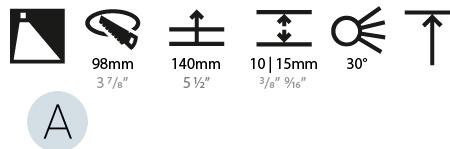

PHYSICAL

Shape: Round
Diameter (mm): 107
Diameter (in): 4 3/16
Height (mm): 118
Height (in): 4 5/8
Ceiling Thickness (mm): 10 / 12.5 / 15
Ceiling Thickness (in): 3/8 or 1/2 or 9/16
Min. Recessing Depth (mm): 140
Min. Recessing Depth (in): 5 1/2
Light Distribution: Adjustable / Asymmetric
Weight (kg): 0.473
Weight (lbs): 1.04
Fixture Finish: SSR / BKV / CWI / CRY / HAB / UFT / ITA / RUA / FTG / MYG / LOD / PUS / FRO / FUP / KIA / POP / BLS / SPG / MEY / GOH / GUM / CHC / COM / ABZ / JAG / OBR / MOS / ROR
Fixture Material: Aluminum Die Cast
Cut-out Measurements: 98mm / 3 7/8"

ELECTRICAL

Lamp Type: LED (Zhaga Standard)
Input Wattage (W): 16.5
Total Output Wattage (W): 14
Dimming: Tri-Mode (Non-Dimming and Phase Dimming (120Vac only) and 0-10V Dimming)
Driver Included: No
Driver Location: Recessed Housing
Driver Type: Constant Current - Universal
Driver Class: Class 2
Housing: See components
Input Voltage (V): 120 - 277
Constant Current (MA): 350

LED

Number of LEDs: 1
Color Temperature (°K): 2700 / 3000 / 3500 / 4000
Max. Delivered Lumen (lm): 1030 / 1070 / 1117 / 1140
Nominal Lumen (lm): 1386 / 1438 / 1511 / 1542
CRI: >90 CRI
Lamp Life (hrs): 50000

OPTICAL

Reflector: 20 / 40 / 60
Adjustability: Fixed

RATINGS AND CERTIFICATIONS

Certified By: Certified for North American Standards
IP rating: IP20

PROJECT
TYPE
SPECIFIER
QUANTITY
DATE