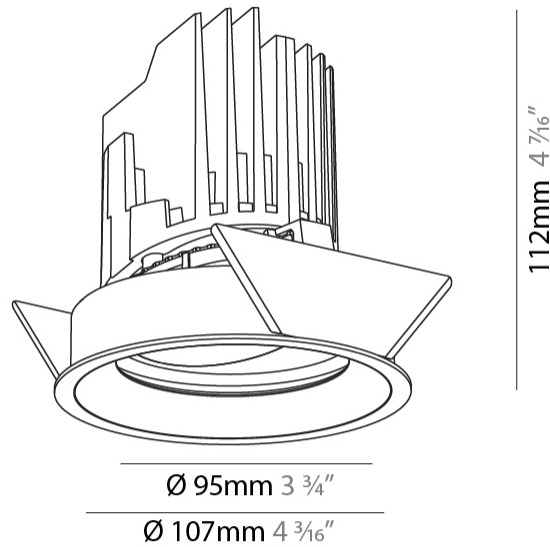

PHYSICAL

Shape: Round
Diameter (mm): 107
Diameter (in): 4 3/16
Height (mm): 112
Height (in): 4 7/16
Ceiling Thickness (mm): 10 / 12.5 / 15
Ceiling Thickness (in): 3/8 or 1/2 or 9/16
Min. Recessing Depth (mm): 130
Min. Recessing Depth (in): 5 1/8
Light Distribution: Adjustable / Downlight
Weight (kg): 0.47
Weight (lbs): 1.04
Fixture Finish: SSR / BKV / CWI / CRY / HAB / UFT / ITA / RUA / FTG / MYG / LOD / PUS / FRO / FUP / KIA / POP / BLS / SPG / MEY / GOH / GUM / CHC / COM / ABZ / JAG / OBR / MOS / ROR
Fixture Material: Aluminum Die Cast
Cut-out Measurements: 98mm / 3 7/8"

ELECTRICAL

Lamp Type: LED (Zhaga Standard)
Input Wattage (W): 13.2 / 16.5
Total Output Wattage (W): 12 / 15
Dimming: Tri-Mode (Non-Dimming and Phase Dimming (120Vac only) and 0-10V Dimming)
Driver Included: No
Driver Location: Recessed Housing
Driver Type: Constant Current - Universal
Driver Class: Class 2
Housing: See components
Input Voltage (V): 120 - 277
Constant Current (MA): 350

LED

Number of LEDs: 1
Color Temperature (°K): 2700 / 3000 / 3500 / 4000
Max. Delivered Lumen (lm): 850 / 950 / 1019 / 1040
Nominal Lumen (lm): 960 / 1070 / 1156 / 1180
CRI: >90 CRI
Efficiency (%): 0.885
Lamp Life (hrs): 50000

OPTICAL

Reflector°: 10
Adjustability: Rotational 355°; Tilt 30°

RATINGS AND CERTIFICATIONS

Certified By: Certified for North American Standards
IP rating: IP20