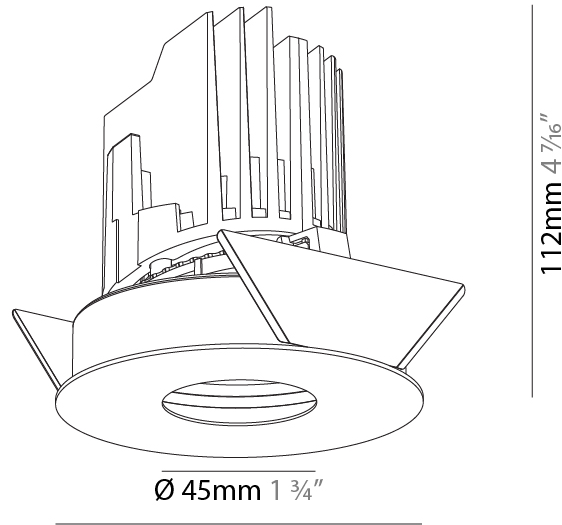

GENERAL

Series: Bioniq
Subseries: Bioniq Round Pinhole
Brand: Prolicht
Division: Architectural
Mounting Type: Recessed
Mounting Location: Ceiling
Subcategory: Downlight

PHYSICAL

Shape: Round
Diameter (mm): 107
Diameter (in): 4 ³/₁₆
Height (mm): 112
Height (in): 4 ⁷/₁₆
Ceiling Thickness (mm): 10 / 12.5 / 15
Ceiling Thickness (in): 3/8 or 1/2 or 9/16
Min. Recessing Depth (mm): 130
Min. Recessing Depth (in): 5 ¹/₈
Light Distribution: Adjustable / Downlight
Weight (kg): 0.47
Weight (lbs): 1.04
Fixture Finish: SSR / BKV / CWI / CRY / HAB / UFT / ITA / RUA / FTG / MYG / LOD / PUS / FRO / FUP / KIA / POP / BLS / SPG / MEY / GOH / GUM / CHC / COM / ABZ / JAG / OBR / MOS / ROR
Fixture Material: Aluminum Die Cast
Cut-out Measurements: 98mm / 3 7/8"

ELECTRICAL

Lamp Type: LED (Zhaga Standard)
Input Wattage (W): 15.5
Total Output Wattage (W): 14
Driver Included: No
Driver Location: Recessed Housing
Constant Current (MA): 350

LED

Number of LEDs: 1
Color Temperature (°K): 2700 / 3000 / 3500 / 4000
Max. Delivered Lumen (lm): 930 / 960 / 1009 / 1030
Nominal Lumen (lm): 1386 / 1438 / 1511 / 1542
CRI: >90 CRI

OPTICAL

Reflector: 20 / 40 / 60
Adjustability: Rotational 355°; Tilt 30°

RATINGS AND CERTIFICATIONS

Certified By: Certified for North American Standards
IP rating: IP20

PROJECT
TYPE
SPECIFIER
QUANTITY
DATE