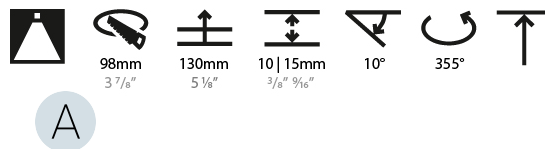

PHYSICAL

Shape: Round
Diameter (mm): 107
Diameter (in): 4 3/16
Height (mm): 112
Height (in): 4 7/16
Ceiling Thickness (mm): 10 / 12.5 / 15
Ceiling Thickness (in): 3/8 or 1/2 or 9/16
Min. Recessing Depth (mm): 130
Min. Recessing Depth (in): 5 1/8
Light Distribution: Adjustable / Downlight
Weight (kg): 0.485
Weight (lbs): 1.07
Fixture Finish: SSR / BKV / CWI / CRY / HAB / UFT / ITA / RUA / FTG / MYG / LOD / PUS / FRO / FUP / KIA / POP / BLS / SPG / MEY / GOH / GUM / CHC / COM / ABZ / JAG / OBR / MOS / ROR
Fixture Material: Aluminum Die Cast
Cut-out Measurements: 98mm / 3 7/8"

ELECTRICAL

Lamp Type: LED (Zhaga Standard)
Input Wattage (W): 15.5
Total Output Wattage (W): 13
Dimming: Tri-Mode (Non-Dimming and Phase Dimming (120Vac only) and 0-10V Dimming)
Driver Included: No
Driver Location: Recessed Housing
Driver Type: Constant Current - Universal
Driver Class: Class 2
Housing: See components
Input Voltage (V): 120 - 277
Constant Current (MA): 500

LED

Number of LEDs: 1
Color Temperature (°K): 2700 / 3000 / 3500 / 4000
Max. Delivered Lumen (lm): 940 / 980 / 1029 / 1050
Nominal Lumen (lm): 1386 / 1438 / 1511 / 1542
CRI: >90 CRI
Lamp Life (hrs): 50000

OPTICAL

Reflector: 20 / 40 / 60
Adjustability: Rotational 355°, Tilt 10°

RATINGS AND CERTIFICATIONS

Certified By: Certified for North American Standards
IP rating: IP20