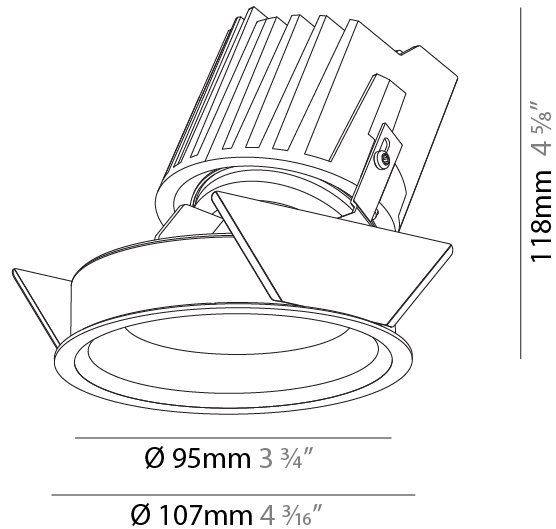

PHYSICAL

Shape: Round
Diameter (mm): 107
Diameter (in): 4 3/16
Height (mm): 118
Height (in): 4 5/8
Ceiling Thickness (mm): 10 / 12.5 / 15
Ceiling Thickness (in): 3/8 or 1/2 or 9/16
Min. Recessing Depth (mm): 140
Min. Recessing Depth (in): 5 1/2
Light Distribution: Adjustable / Asymmetric
Weight (kg): 0.473
Weight (lbs): 1.04
Fixture Finish: SSR / BKV / CWI / CRY / HAB / UFT / ITA / RUA / FTG / MYG / LOD / PUS / FRO / FUP / KIA / POP / BLS / SPG / MEY / GOH / GUM / CHC / COM / ABZ / JAG / OBR / MOS / ROR
Fixture Material: Aluminum Die Cast
Cut-out Measurements: 98mm / 3 7/8"

ELECTRICAL

Lamp Type: LED (Zhaga Standard)
Input Wattage (W): 16.5
Total Output Wattage (W): 14
Dimming: Tri-Mode (Non-Dimming and Phase Dimming (120Vac only) and 0-10V Dimming)
Driver Included: No
Driver Location: Recessed Housing
Driver Type: Constant Current - Universal
Driver Class: Class 2
Housing: See components
Input Voltage (V): 120 - 277
Constant Current (MA): 350

LED

Number of LEDs: 1
Color Temperature (°K): 2700 / 3000 / 3500 / 4000
Max. Delivered Lumen (lm): 1030 / 1070 / 1117 / 1140
Nominal Lumen (lm): 1386 / 1438 / 1511 / 1542
CRI: >90 CRI
Lamp Life (hrs): 50000

OPTICAL

Reflector: 20 / 40 / 60
Adjustability: Fixed

RATINGS AND CERTIFICATIONS

Certified By: Certified for North American Standards
IP rating: IP20

PROJECT
TYPE
SPECIFIER
QUANTITY
DATE