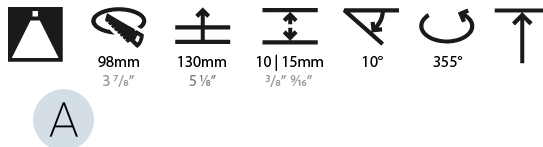

#### RATINGS AND CERTIFICATIONS

Certified By: Certified for North American Standards  
 IP rating: IP20

112mm 4 7/16"

Ø 95mm 3 3/4"

Ø 107mm 4 3/16"